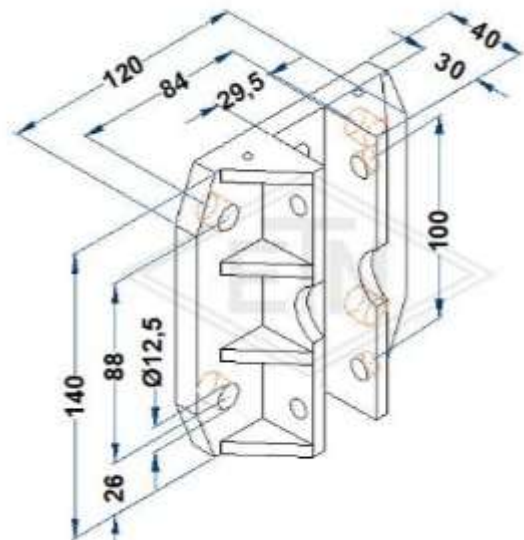

Davenport Lift Control

Tel: 02085048286 Fax: 02085048297

Guide Shoe Holder 8090030

**Guide holder 140 mm, for inserts EM 5
- 20 mm, 140 x 120 x 40 mm**

Davenport Part Number 8090030

Technical data

Depth:	40 mm
Height:	140 mm
Identical in construction to the manufacturer:	ETN
Material:	Aluminium
Suitable for <u>insert</u> :	EM, 5-20 mm