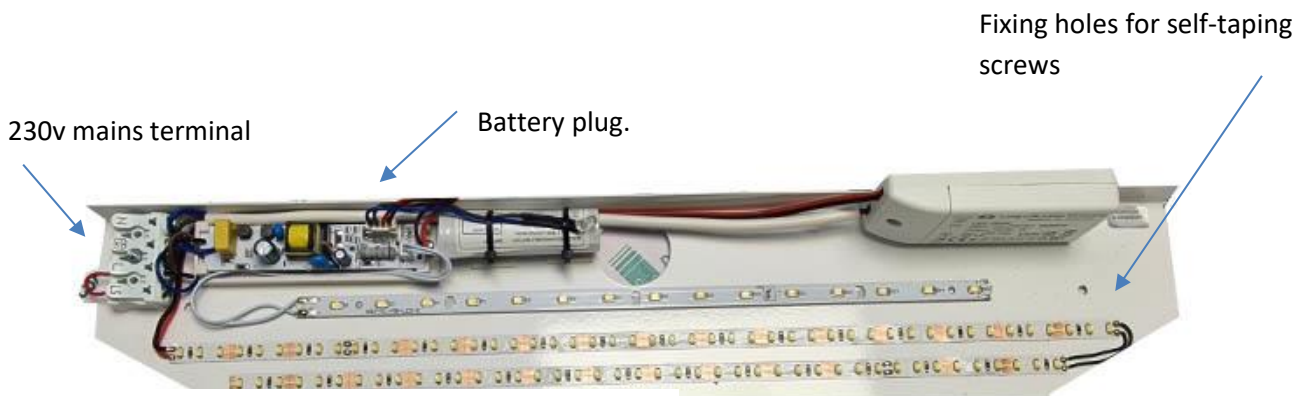

Davenport Lift Control

Tel: 02085048286

www.davenportliftcontrol.com

Replacement LED 600mm light fitting for Schindler MRL

Part number 2014428

This modification kit replaces the Edison light bulb in the 600mm light fitting.

Emergency Light replacement fitting

Also available. Light diffuser for 600mm fitting

Part number 2310001